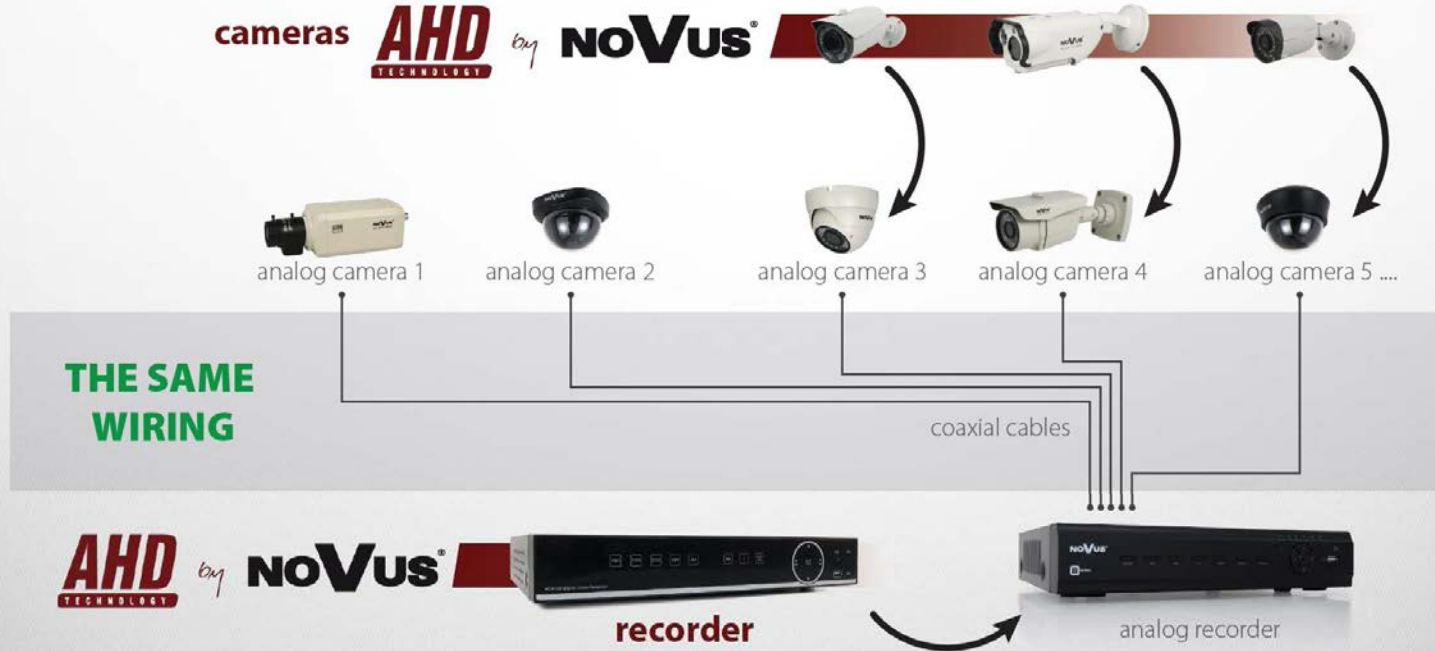

Cover larger area's than ever before with wireless

Professional solution for your security systems

noVus[®]

- Much higher resolution = more information in the image
- That enables usage of digital zoom
- 24% wider image aspect ratio

Example 1

Analog

Full HD (2 MPX)

Example 2

D1 resolution

2 MPX resolution

Modernization of existing analog systems

- We keep the same wiring (coaxial RG 59, RG 6) and only replace the operating analog devices with their equivalents in AHD technology

Advanced functions

WDR - Wide Dynamic Range

WDR off

WDR on

DNR - Digital Noise Reduction

DNR off

DNR on

F-DNR - Defog Function