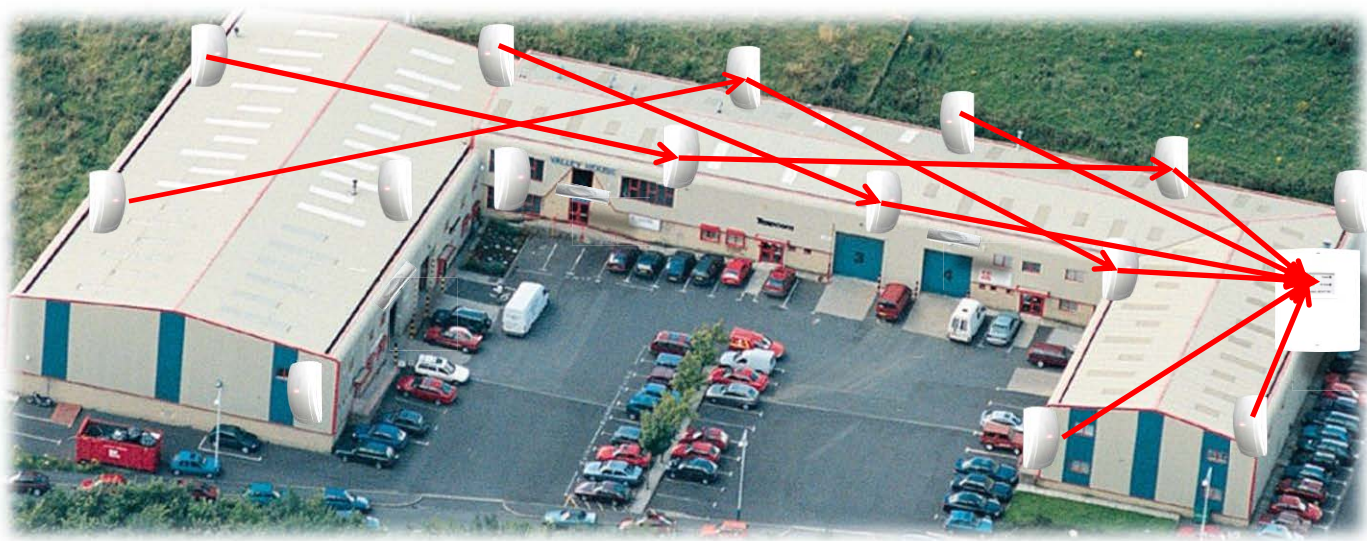

Premier Elite Series – Ricochet