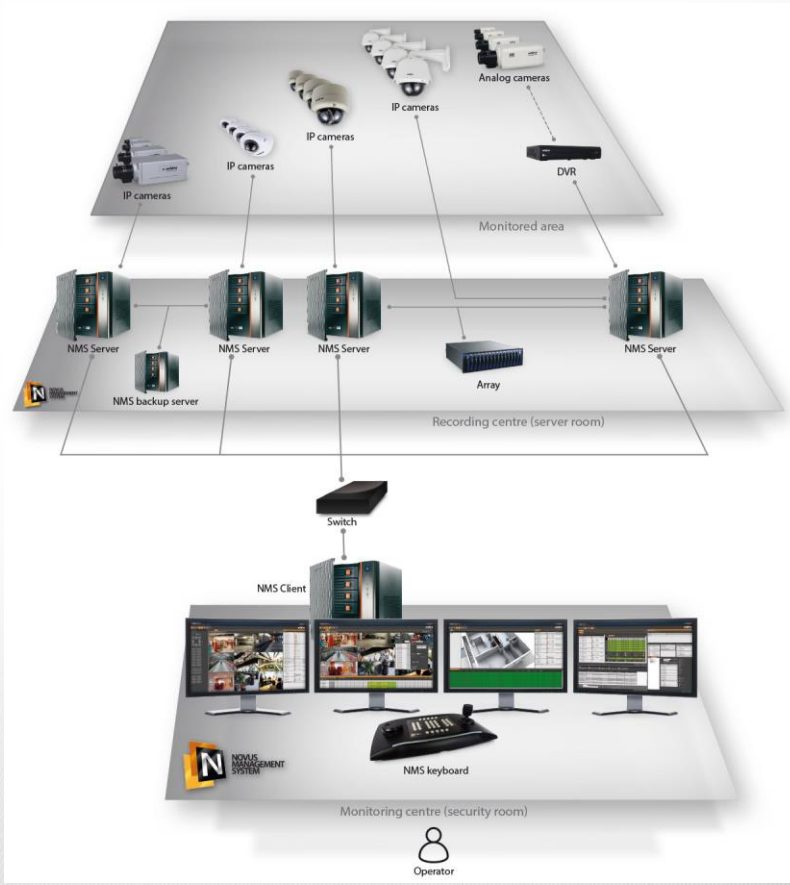

IR smart Function

IR smart off

IR smart on

and motion detection, 4 privacy zones

- Small amount of IP cameras
- Multiple NMS clients through local network and Internet
- Integrated DSC alarm system

- Large amount of IP cameras
- Multiple NMS servers, disk arrays, NMS backup servers for recorded video
- Up to 4 monitors in the monitoring centre