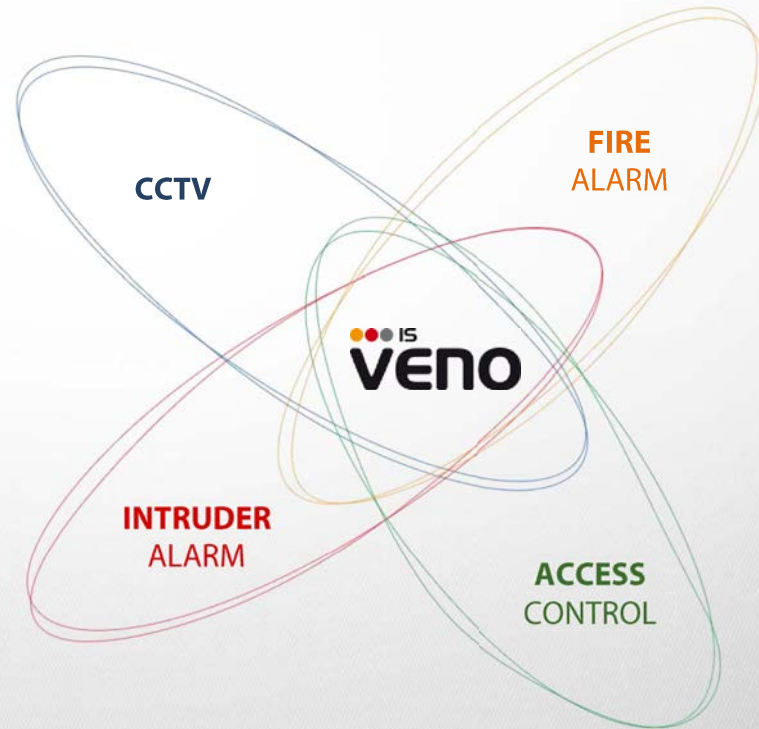

VENO

INTEGRATION SYSTEM

Effective safety management in facility

VENO software integrates fire alarm, intruder alarm, CCTV and access control systems, thus ensuring a higher degree of protection in the facility than each system separately

Wide range of applications

There are no limits to the number of devices working in fire alarm, intruder alarm, CCTV and access control systems, or to the number of operators. VENO is perfect solution for large multi-site facilities, as well as for smaller installations