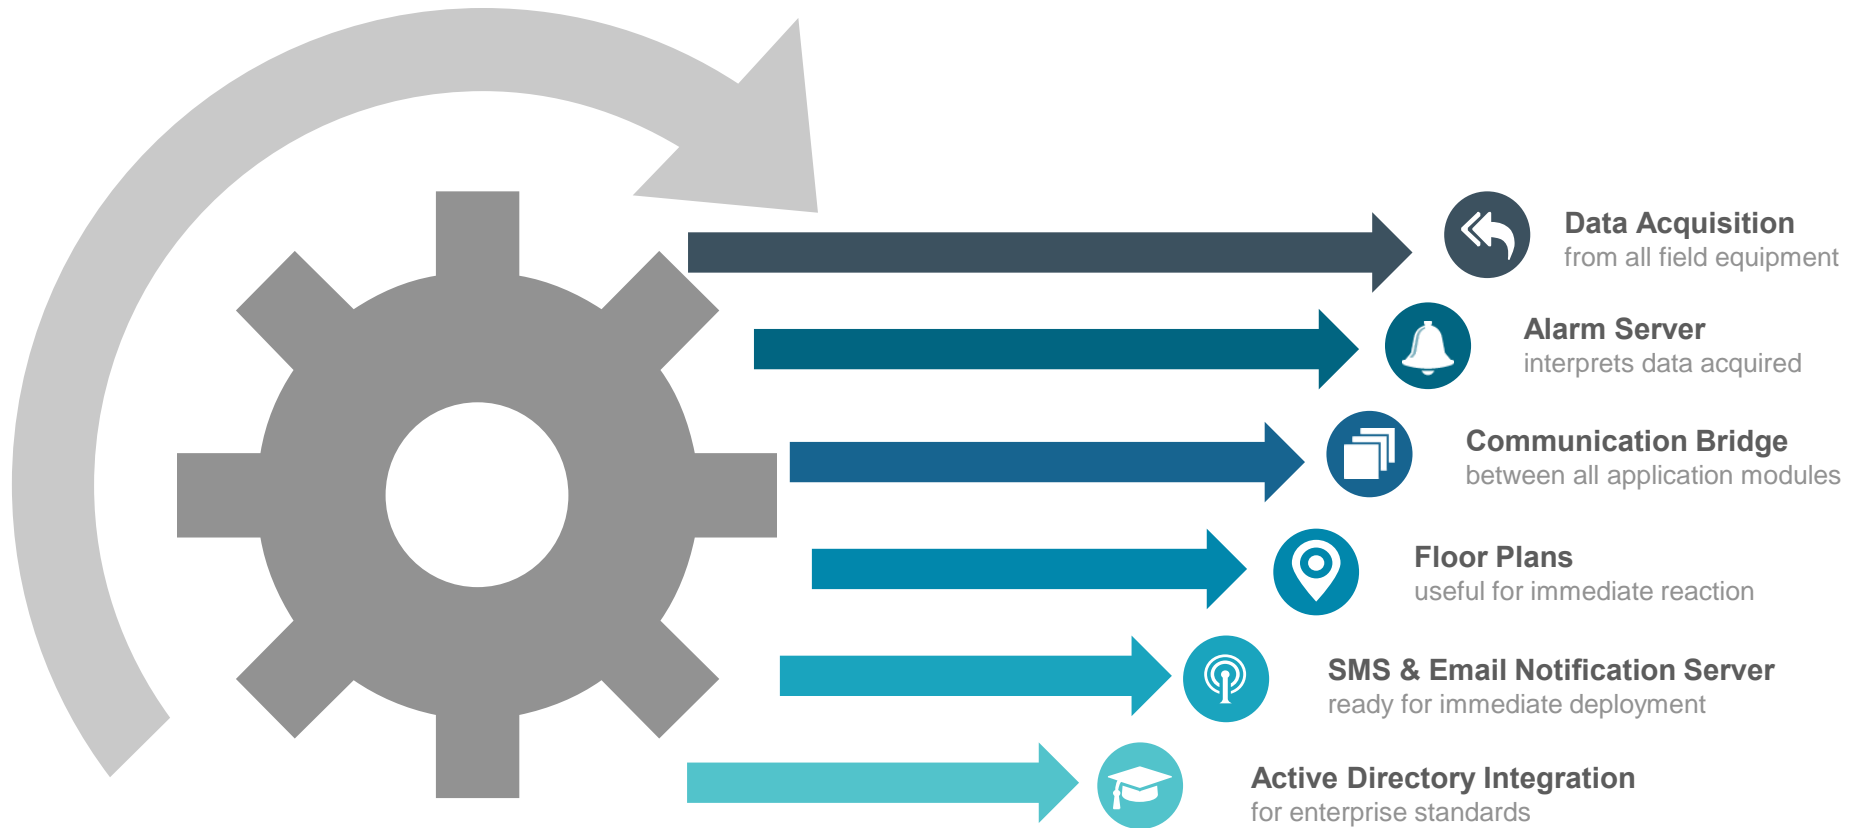

MEASURABLE IMPACT
CAVI represents the integration of management and monitoring, which translates into benefits across all stakeholders, from shareholders to managers and clients.

MANAGEMENT & MONITORING
The system allows for real time communication with field equipment, gathering information regarding all monitored systems. SMART CAVI enables decision making through instant access to real time data gathered from multiple devices, generating intelligent historical reports that convey a necessary tool for planning at executive levels.

CAVI MANAGEMENT

Revizii
neefectuate(ATM)

Fisier personal

Personal retea

Actualizare CA

Personal unitati

Personal
centrala

Istoric
centrala(personal)

APPLICATION STRUCTURE CAVI MODULES

CAVI CORE

CAVI CORE represents the base of all CAVI implementations, being the center of the application, where all alarm, distribution, user management, notification and much more mechanisms are built. All other modules communicate with CAVI CORE, which processes the data and transmits relevant information to the platform user interface. As all other components of the application, the CAVI CORE takes advantage of all modern software technology, making it incredibly fast, reliant and scalable

MONITOR MODULE

REAL TIME MONITORING

Monitor the state and events of all field equipment and communications

ALARM ESCALATION

Complex algorithm for displaying and prioritizing alarms

INTRUSION DETECTION

Monitor and manage most intrusion detection systems