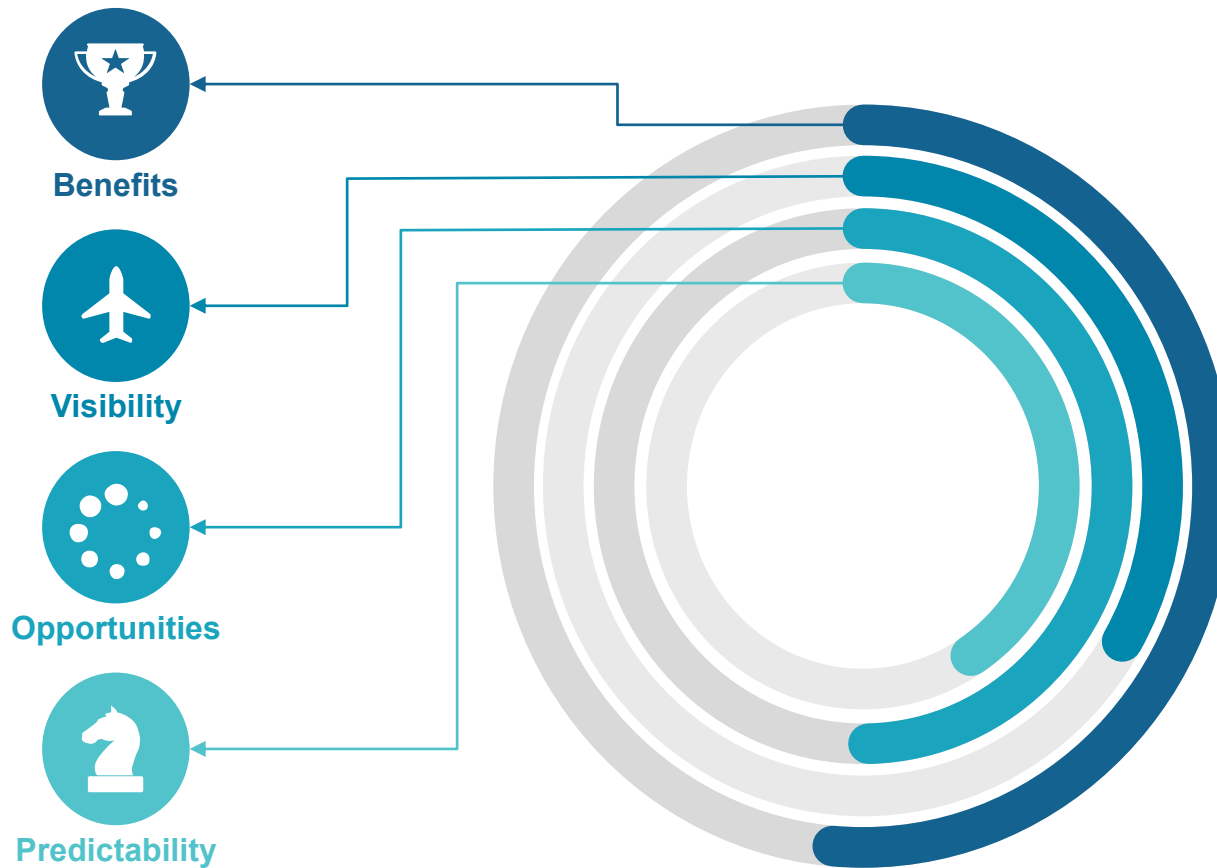

REPORTING MODULE

Historical Reports

Full events and operations log, alarm reports.

Business Intelligence

Complex statistics and predefined BI tools for security departments and facility management

Automated Reports

Define reports, users and rules; Automated notifications by e-mail / SMS

Full control and customization

All reports are fully customizable, enabling each decision maker to track preferred indicators