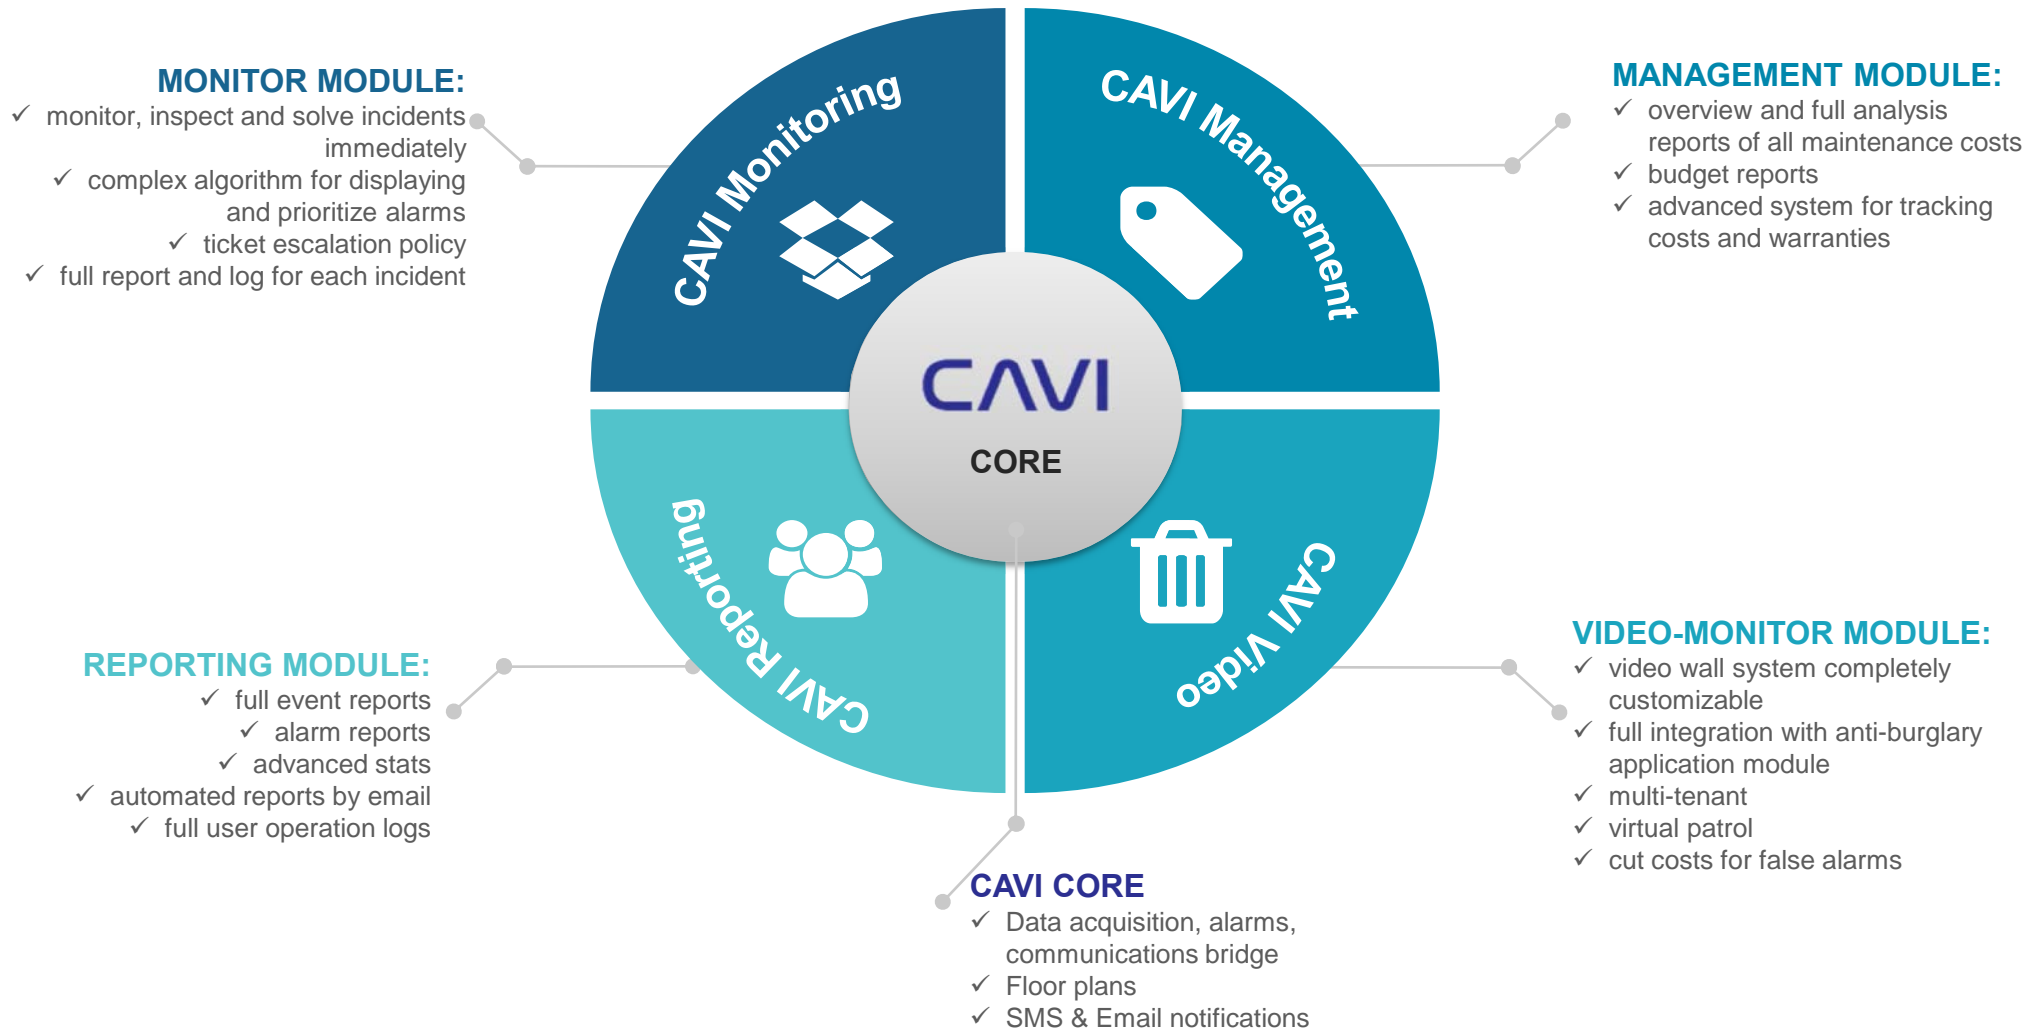

Echipe
ATM

CAVI REPORTING

Echipe
control acces

Echipe
router

Echipe
back-up

Desfasurator
interventii(unitati)

Plati
interventii(unitati)

Fise
deschise(unitati)

CAVI MANAGEMENT

Revizii
neefectuate(ATM)

Fisier personal

Personal retea

Actualizare CA

Personal unitati

Personal
centrala

Istoric
centrala(personal)

APPLICATION STRUCTURE CAVI MODULES

CAVI CORE

CAVI CORE represents the base of all CAVI implementations, being the center of the application, where all alarm, distribution, user management, notification and much more mechanisms are built. All other modules communicate with CAVI CORE, which processes the data and transmits relevant information to the platform user interface. As all other components of the application, the CAVI CORE takes advantage of all modern software technology, making it incredibly fast, reliant and scalable

MONITOR MODULE

REAL TIME MONITORING

Monitor the state and events of all field equipment and communications

ALARM ESCALATION

Complex algorithm for displaying and prioritizing alarms

INTRUSION DETECTION

Monitor and manage most intrusion detection systems