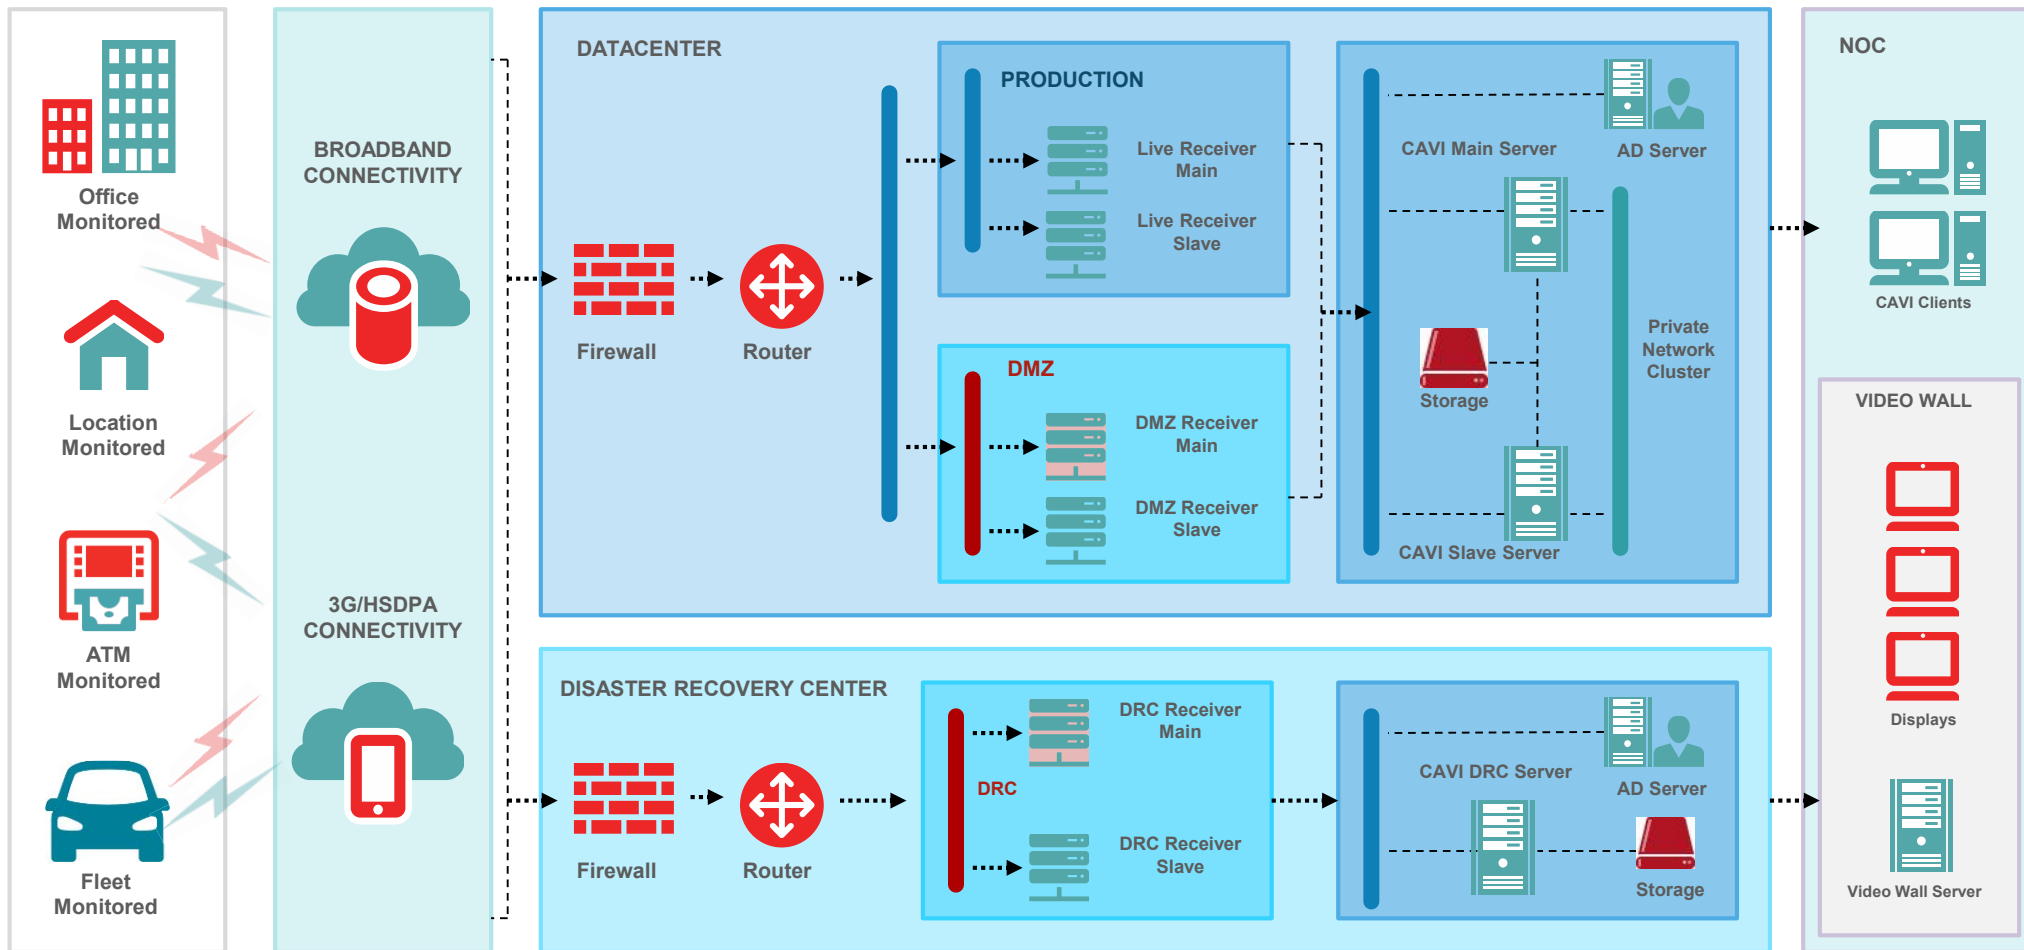

APPLICATION STRUCTURE CAVI MODULES

CAVI CORE

CAVI CORE represents the base of all CAVI implementations, being the center of the application, where all alarm, distribution, user management, notification and much more mechanisms are built. All other modules communicate with CAVI CORE, which processes the data and transmits relevant information to the platform user interface. As all other components of the application, the CAVI CORE takes advantage of all modern software technology, making it incredibly fast, reliant and scalable

Fise
deschise (unitati)

Revizii
neefectuate (ATM)

Fisier personal

Personal retea

Actualizare CA

Personal unitati

Personal
centrala

Istoric
centrala (personal)

KEY FEATURES

INFRASTRUCTURE

-example-

CAVI

SMART MONITORING