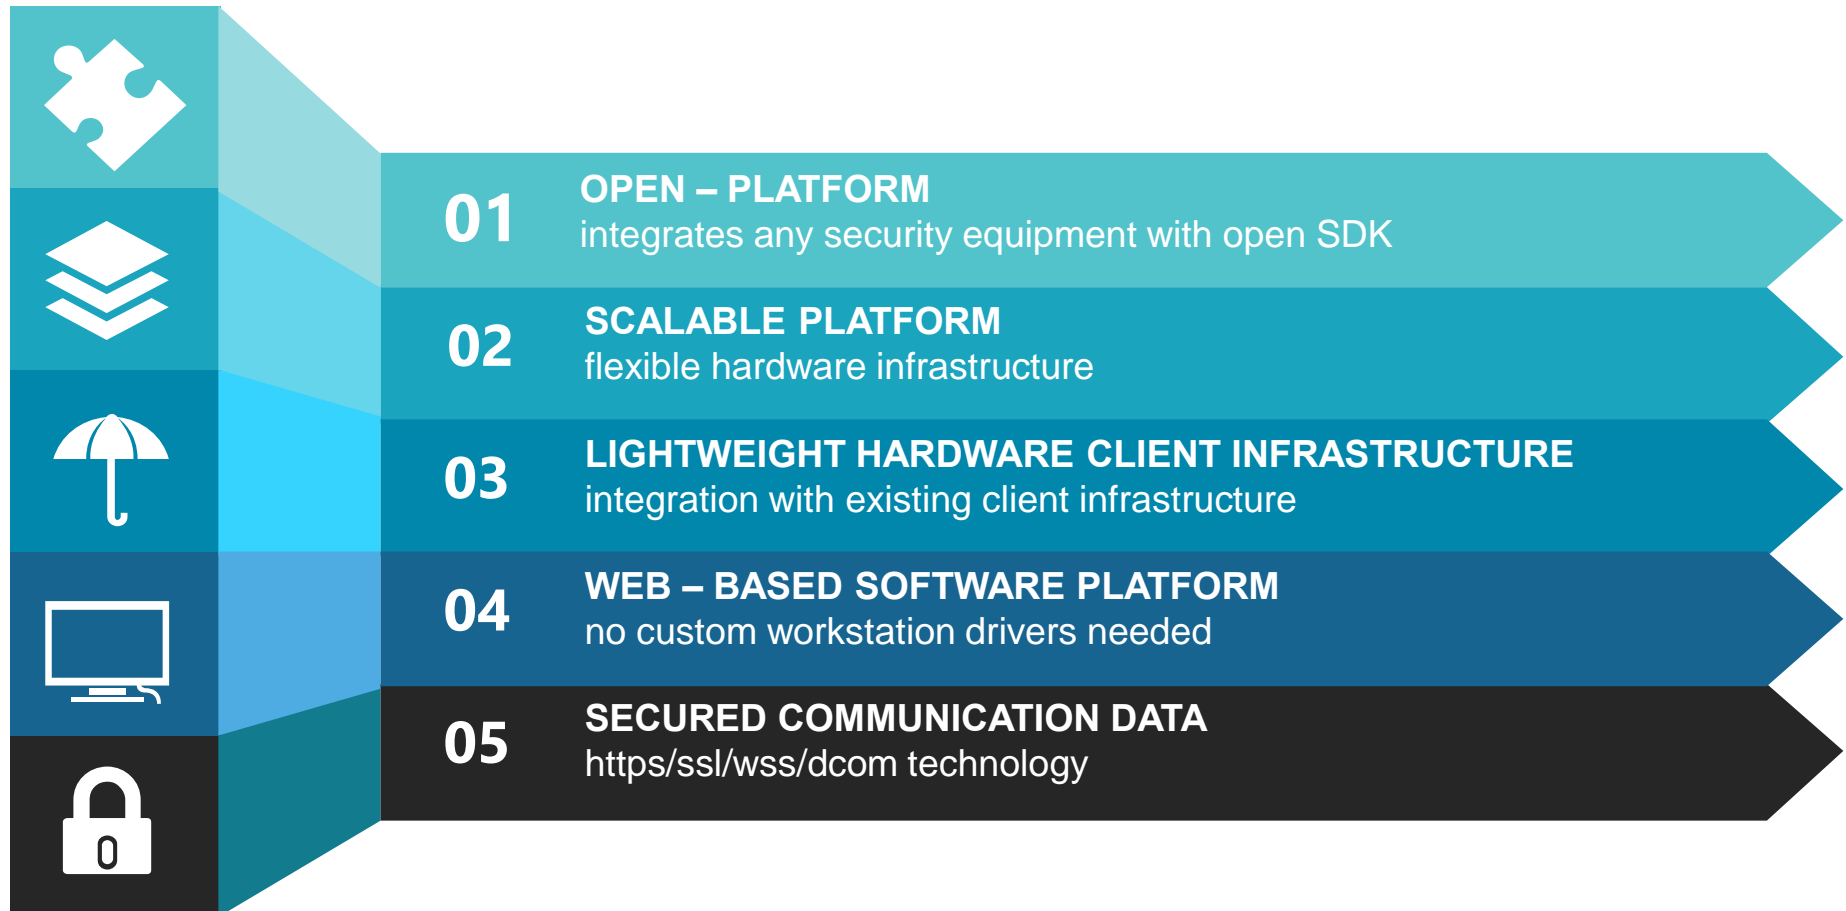

APPLICATION STRUCTURE CAVI MODULES

CAVI CORE

CAVI CORE represents the base of all CAVI implementations, being the center of the application, where all alarm, distribution, user management, notification and much more mechanisms are built. All other modules communicate with CAVI CORE, which processes the data and transmits relevant information to the platform user interface. As all other components of the application, the CAVI CORE takes advantage of all modern software technology, making it incredibly fast, reliant and scalable

Fise
deschise (unitati)

Revizii
neefectuate (ATM)

Fisier personal

Personal retea

Actualizare CA

Personal unitati

Personal
centrala

Istoric
centrala (personal)

KEY FEATURES

INFRASTRUCTURE

-example-

CAVI

SMART MONITORING